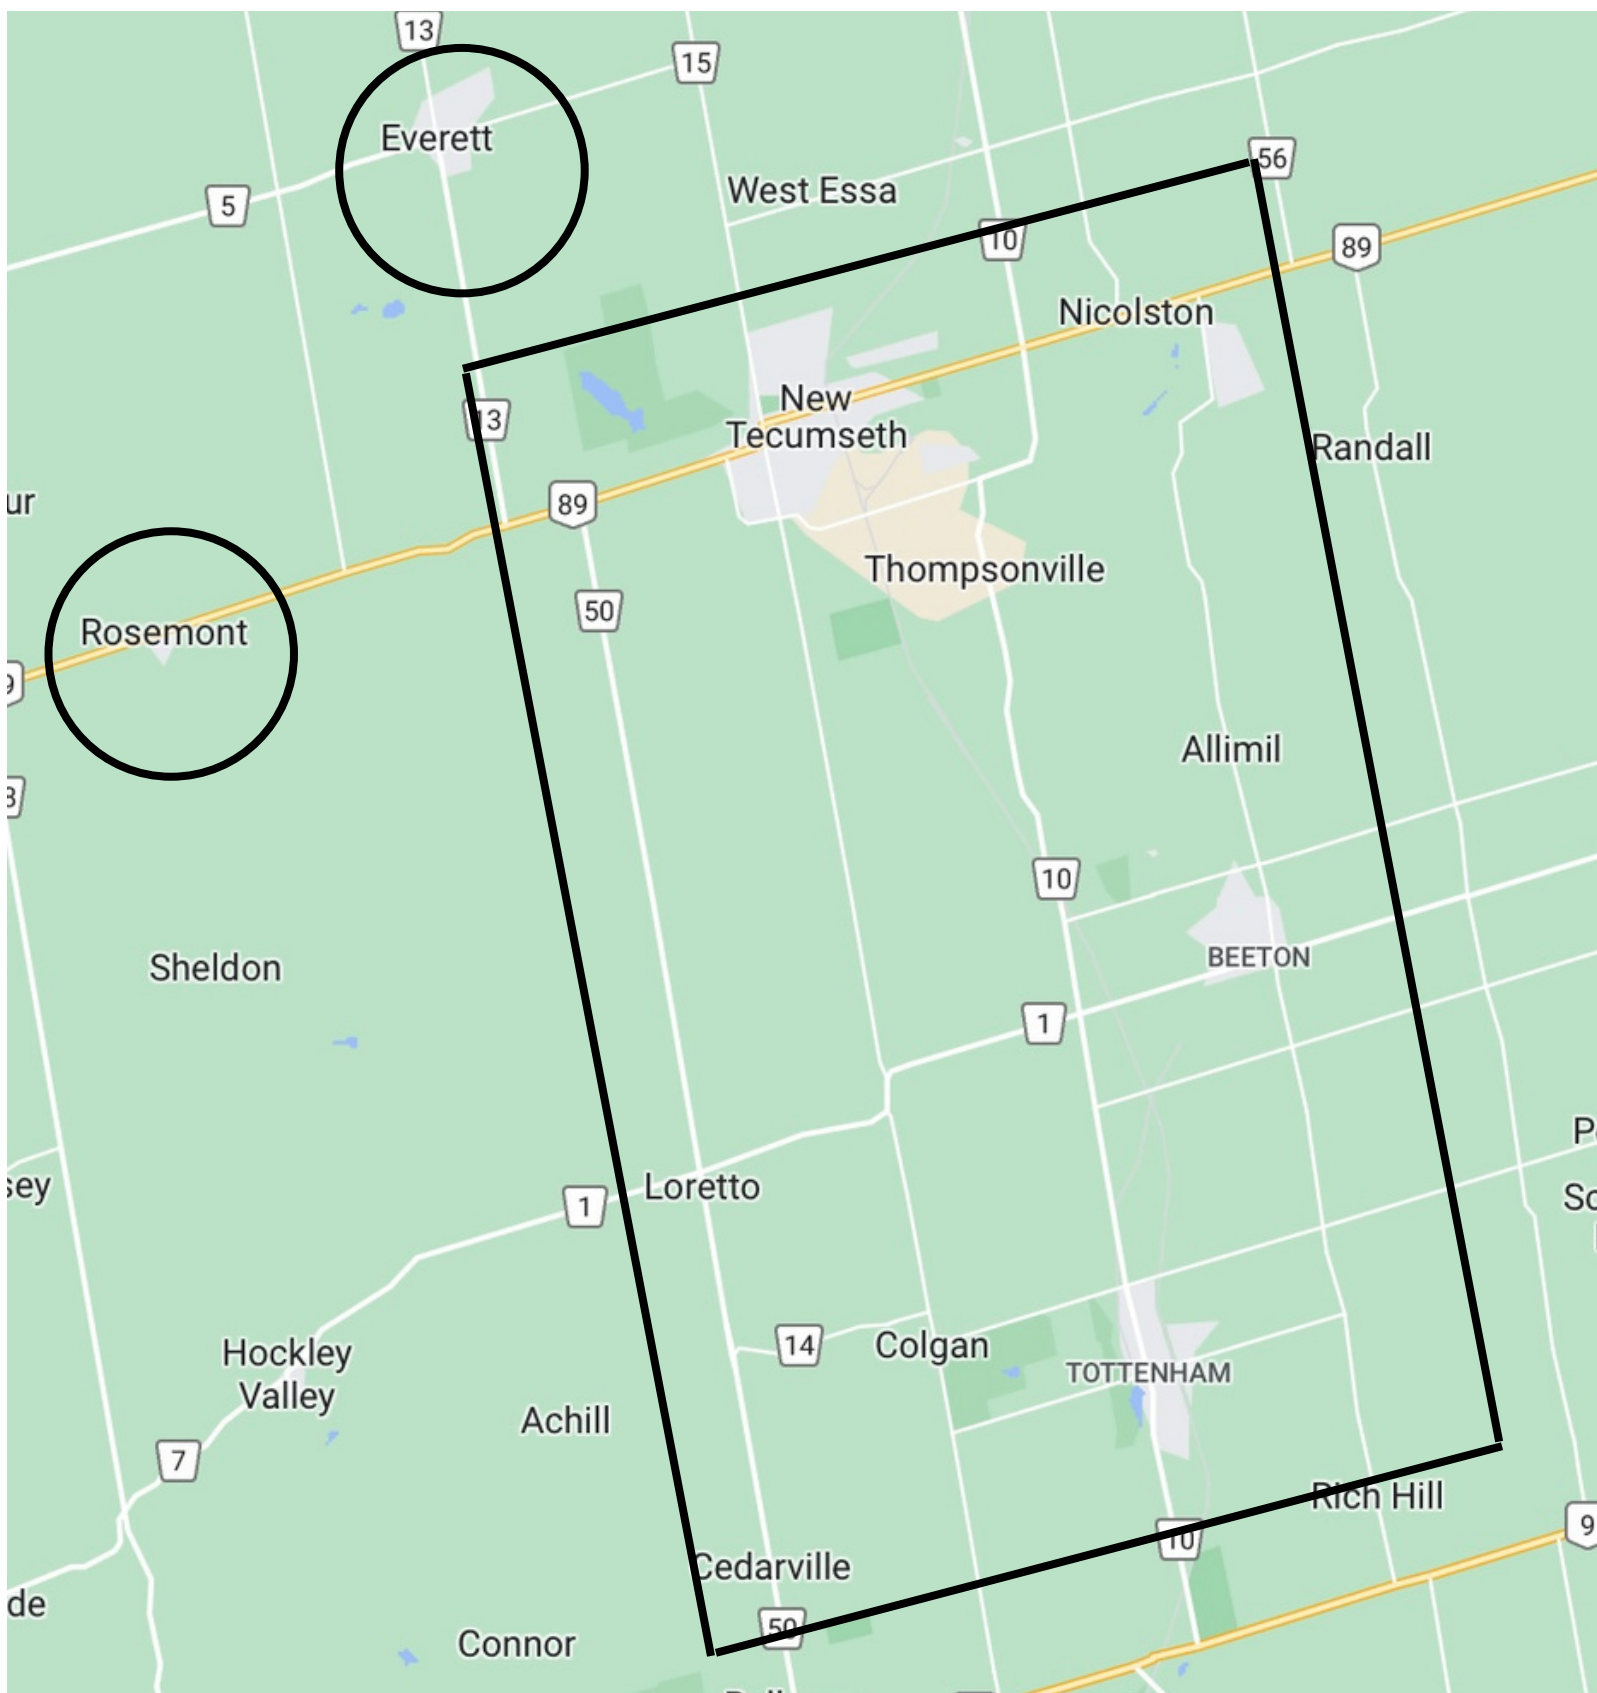

Woof N Wag Pet Care

**SERVICE
AREA**

www.woofnwagpetz.com

Area Map

Towns Served

1. Tottenham
2. Colgan
3. Loretto
4. Beeton
5. Alliston
6. Rosemont (Service Dependant)
7. Everett (Service Dependant)

Requests Outside of Service Area

Upon request, we do take clients outside of our regular service area!

We recognize that we have valued clients located in areas such as Barrie, Innisfil, Gilford, Mulmur, Bradford & Newmarket. With the rising cost of fuel and the attempt to keep our set rates from rising with it, we have needed to shrink our service area. However, we still are ready to assist you with you pet care needs!